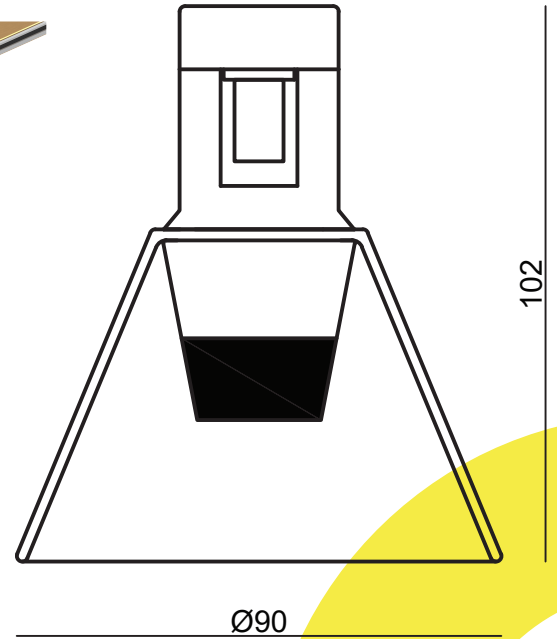

PEARL MAGNETIC TRACK LIGHT PL-M43

KEYLIGHT

SPAIN

PRODUCTOS DE ILUMINACION

SPECIFICATIONS

Product Code	PL-M43
Color Temperature	3000/4000k
Power	3W
Input Voltage	24V
Finishing Color	Sandy Black+glass / Sandy Black +Smoky Gray Glossy Gold+glass /Glossy Gold+Smoky Gray
Beam Angle	24°
Installation	Magnetic Track Mounted
CRI	80/90
Product Size	D90MM * H102 MM
Certification	CE/CCC
IP Ration	IP20
Warranty	3 years